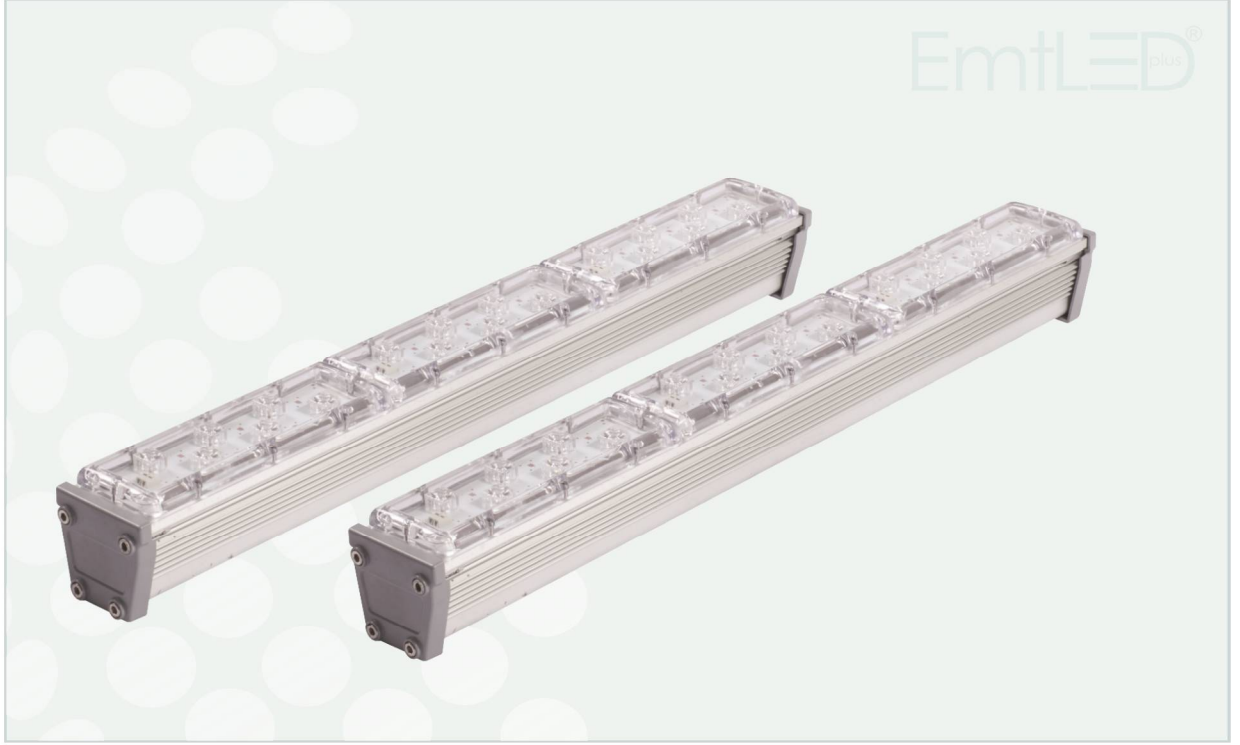

EMT - W300 SERİSİ / Series

Dış Cephe Aydınlatma
Exterior Lighting

Oteller / Plazalar
Hotels - Plazas

Restoranlar
Restaurants

Showroomlar - İşyerleri
Showrooms - Workplace

Tarihi Binalar
Historic Building

EMT - W300 Serisi / Series - Led Bina & Cephe Boyama / Led Wallwasher

Ürün Kodu Product Code	Kelvin Değeri CCT (K)	Güç Power	CRI CRI	LED Adedi LED PCS	Işık Akışı Luminous Flux	Açı Angle	Renk Sıcaklığı Color Temperature	Ağırlık Weight
W300E-S018C	5700 – 6500 K	18 W	Ra>80	18 x samsung power	2700 lm	30°	cool white	1,75 kg
W300E-S018N	4000 – 5200 K	18 W	Ra>80	18 x samsung power	2520 lm	30°	natural white	1,75 kg
W300E-S018W	2700 – 3200 K	18 W	Ra>80	18 x samsung power	2340 lm	30°	warm white	1,75 kg
W300E-N018R	620 – 630 nm	18 W	Ra>80	18 x nichia power	1260 lm	30°	red	1,75 kg
W300E-N018G	520 – 535 nm	18 W	Ra>80	18 x nichia power	1620 lm	30°	green	1,75 kg
W300E-N018B	465 – 485 nm	18 W	Ra>80	18 x nichia power	720 lm	30°	blue	1,75 kg
W300E-N018A	585 – 595 nm	18 W	Ra>80	18 x nichia power	1260 lm	30°	amber	1,75 kg
W300E-N018RGB	-	18 W	Ra>80	18 x nichia power	lm	30°	RGB	1,75 kg